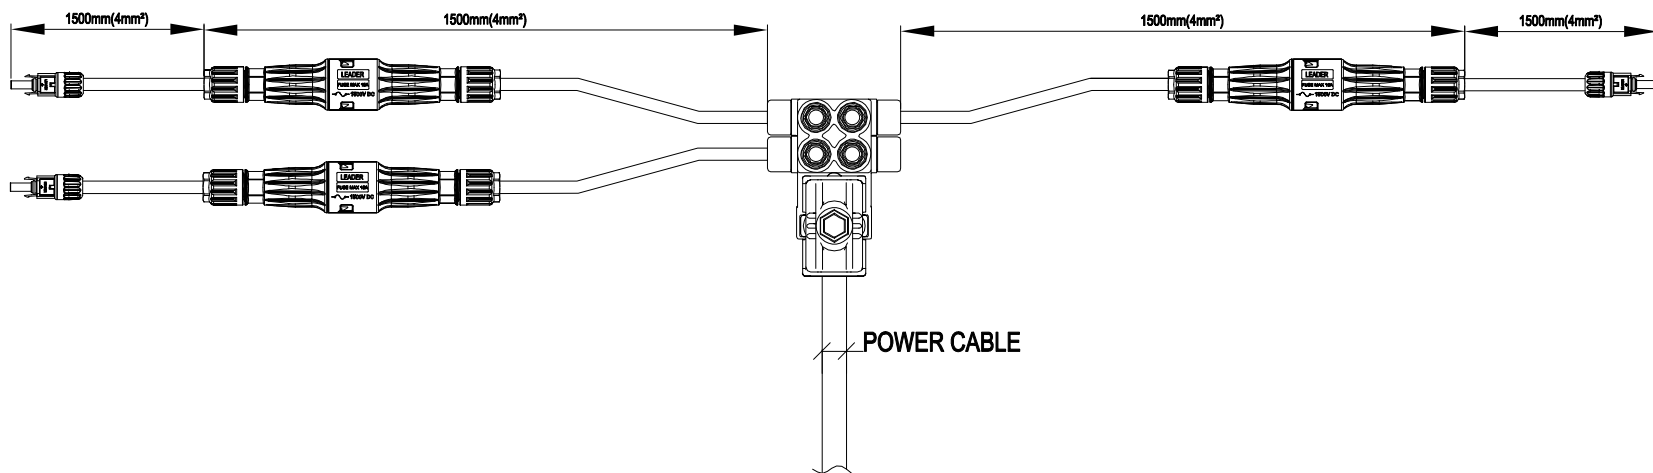

Note: Unit(mm)

3	Fuse Connector	3	Black	PPO
2	4.0MM ² Cable	6	Black	6MM ²
1	Male Connector	3	White	PPO
No.	Product Name	QTY	Colour	Material

Dimension	Tolerance	LEADER TECHNOLOGY (SHENZHEN) CO.,LTMITED		
30.00~60.00	±0.05	APVD: Mike	NAME: Parallel Array Harness	
60.00~90.00	±0.05		PRODUCT NUMBER: 1500V 3 Strings	
90.00~120.00	±0.05	CHK: Joe	Units: <input type="checkbox"/> MM <input type="checkbox"/> A4	
120.00~	±0.05			
Angle		DWN: Brandon	SCALE: /	SHEET BLATT: 1 OF 1
0~60°	±0.05		REV: A	
60°~	±0.05			

Note: Unit(mm)

3	Fuse Connector	3	Black	PPO
2	4.0MM ² Cable	6	Black	4MM ²
1	Female Connector	1	White	PPO
No.	Product Name	QTY	Colour	Material

Dimension	Tolerance	LEADER TECHNOLOGY (SHENZHEN) CO.,LTMITED		
30.00~60.00	±0.05	APVD: Mike	NAME: Parallel Array Harness	
60.00~90.00	±0.05		PRODUCT NUMBER: 1500V 3 Strings	
90.00~120.00	±0.05	CHK: Joe		
120.00~	±0.05	DWN: Brandon		
Angle				
0~60°	±0.05			
60°~	±0.05			
		Units: MM	Size: A4	SCALE: /
		SHEET BLATT: 1 OF 1		
		REV: A		