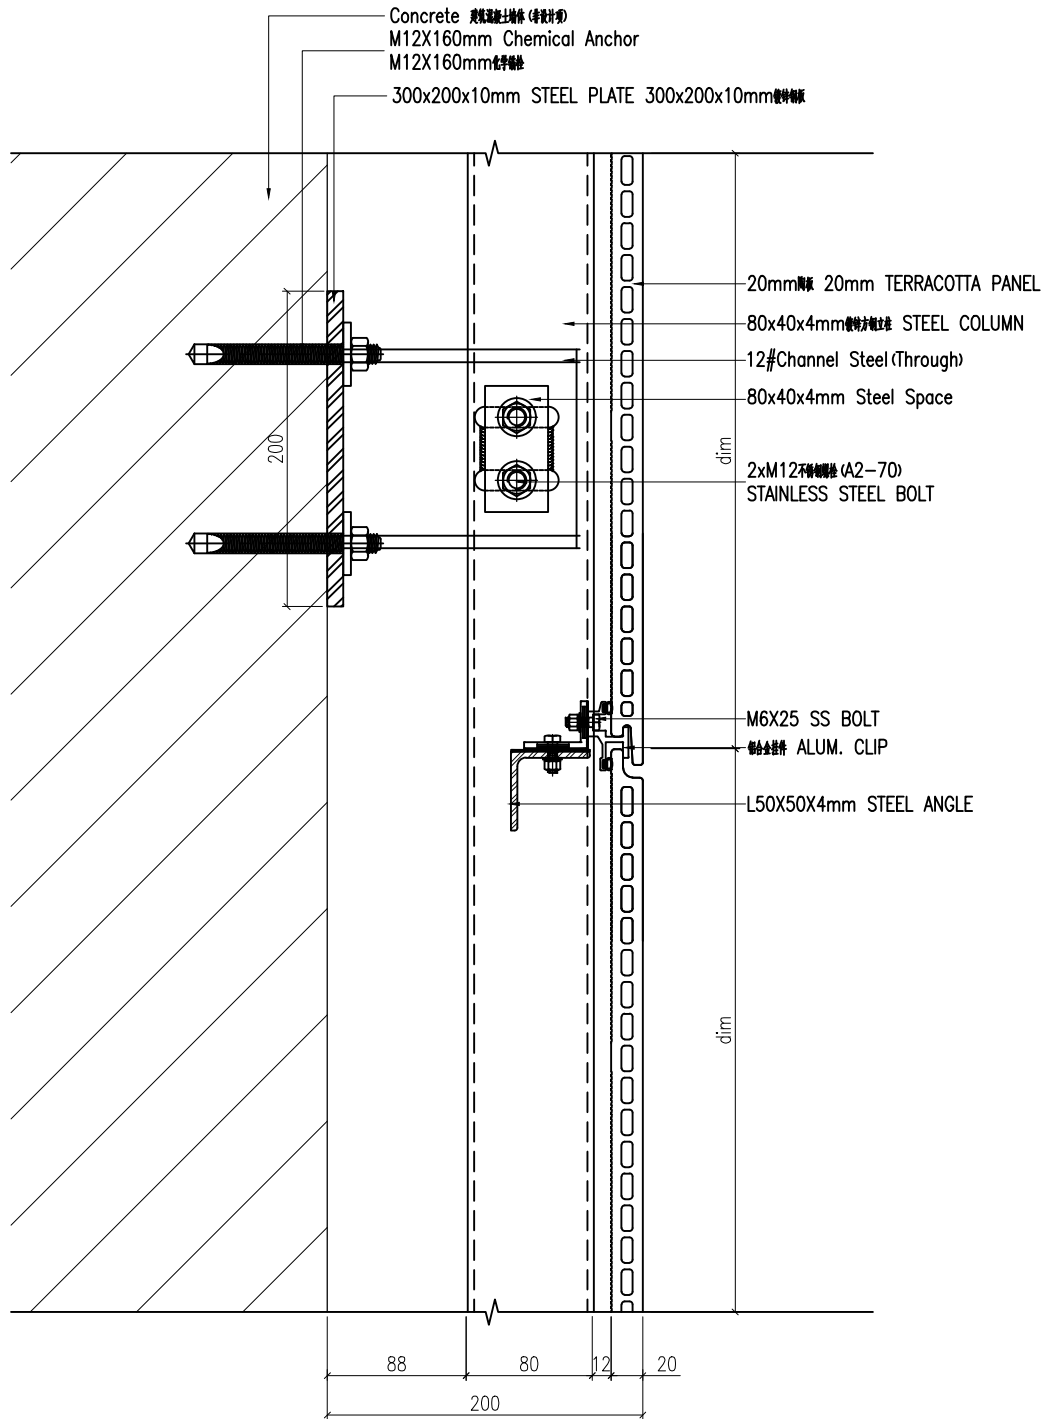

HORIZONTAL JOINT DRAWING

DESIGNED BY	审核 REVISIONS	DRAWING NO.	JD-01	PROJECT	
CHECKED BY	DATE	SCALE	1:3	DRAWING TITLE	HORIZONTAL JOINT DRAWING
	2019.07.23				

2019.07.23	JD-02
1:3	

VERTICAL JOINT DRAWING

paneltex

VERTICAL JOINT DRAWING