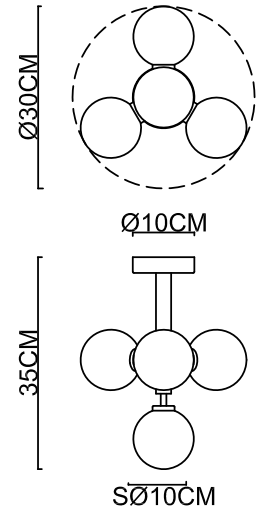

Specification Sheet

Picture:

Name: ----- Ball 4 Pendant
Code: ----- 3893
Finish: ----- Polished
+Texture Opal Glass
Main Material: ----Stainless steel
Shade Material:----Blown Glass

Product size:

Lamp Source: G9 Wattage: 4x20W Max
Input Voltage: 220~240 V Lumen:
Switch: na
Plug: na

Specification:

Inner Box: Gross Weight: KGS
270x270x350(mm) 1pc
Outer Carton: Net Weight: KGS
560*560*375(mm) 4pcs

Cable Length / Terminal Block:

Installation Instruction: