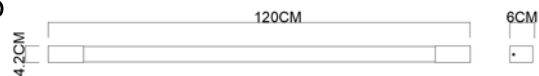

Specification Sheet

Picture:

Product size:

Name: ----- Inspiration LED
1200 Wall Lamp

Code: ----- 1729

Finish: ----- Polished

Main Material: --- Stainless steel

Shade Material: -- Acrylic

IP44

Inner Box:

120*100*1365(mm) 1pc

Gross Weight: KGS

Net Weight: KGS

Outer Carton:

420*255*1295(mm) 8pcs

Cable Length / Terminal Block: