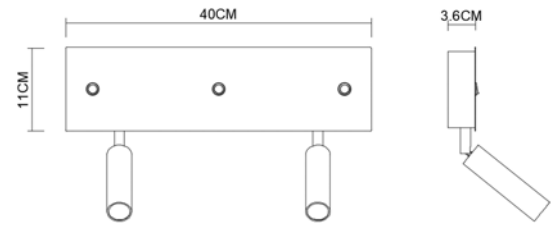

Specification Sheet

Picture:

Product size:

Name: ----- Firefly Single 2 Wall Lamp

Code: ----- 1718

Finish: ----- Polished

Main Material: --- Stainless steel
+ Aluminium

Shade Material: -- Aluminium

Lamp Source: LED

Wattage:  10.8W

Input Voltage: 220~240 V

Lumen: 1010 lm

Switch: Rocker Switch

Energy Efficiency Class: A

Plug: Na

Specification:

IP20

Inner Box:

205*75*495(mm) 1pc

Gross Weight: KGS

Net Weight: KGS

Outer Carton:

325*220*520(mm) 4pcs

Cable Length / Terminal Block:

Installation Instruction:

size:400x110xH:36