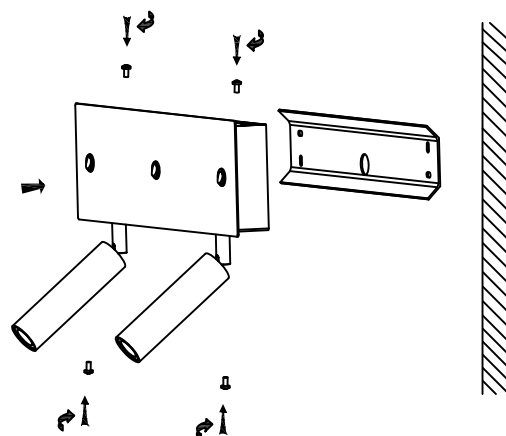

Specification Sheet

Picture:

Product size:

Name: ----- Firefly Single 2 Wall Lamp

Code: ----- 1718

Finish: ----- Polished

Main Material: --- Stainless steel
+ Aluminium

Shade Material: -- Aluminium

IP20

Inner Box:

205*75*495(mm) 1pc

Gross Weight: KGS

Net Weight: KGS

Outer Carton:

325*220*520(mm) 4pcs

Cable Length / Terminal Block:

Installation Instruction:

size:400x110xH:36