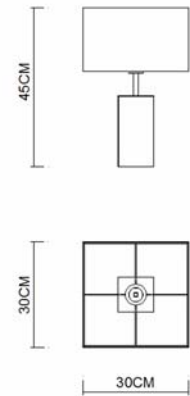

Specification Sheet

Picture:

Product size:

Name: ----- Solid Oblong Small
Table Lamp

Code: ----- 4693

Finish: ----- Polished

Main Material: --- Stainless steel

Shade Material: -- Fabric+PVC

Inner Box:

Gross Weight: KGS

445*255*465(mm) 1pc

Net Weight: KGS

Outer Carton:

530*460*485(mm) 2pcs

Installation Instruction: