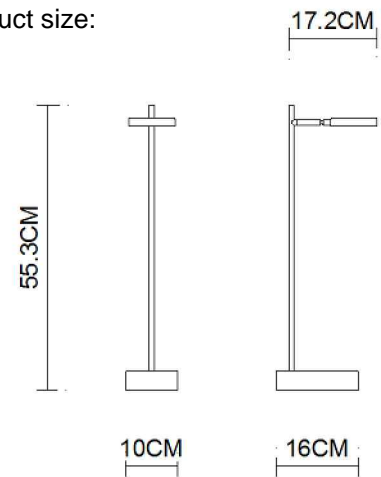

Specification Sheet

Picture:

Name: ----- Z Square Table Lamp

Code: ----- 4648

Finish: ----- Polished

Main Material: -- Stainless steel

Shade Material: -- Stainless steel

Product size:

Lamp Source: LED

Wattage:  1x3W

Input Voltage: 220~240 V

Lumen: 222 lm

Switch: Micro Switch

Energy Efficiency Class: A

Plug: EU

Specification:

IP20

Inner Box:

190*130*700(mm) 1pc

Gross Weight: KGS

Net Weight: KGS

Outer Carton:

400*280*730(mm) 4pcs

Installation Instruction: