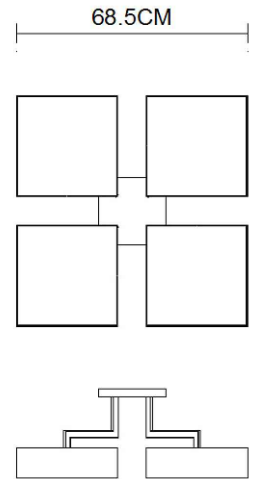

Specification Sheet

Picture:

Name: ----- Box Square 4 Semi Flush

Code: ----- 3633

Finish: ----- Polished + White

Main Material: --- Stainless steel
+ Aluminium

Shade Material: -- Fabric+PVC

Product size:

IP20

Inner Box:

765*765*310(mm) 1pc

Gross Weight: KGS

Net Weight: KGS

Outer Carton:

785*785*650(mm) 2pcs

Cable Length / Terminal Block:

Installation Instruction:

size:200x200xH:26