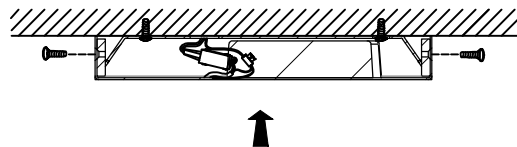

Specification Sheet

Picture:

Name: ----- Box Square 4 Semi Flush

Code: ----- 3633

Finish: ----- Polished + White

Main Material: --- Stainless steel
+ Aluminium

Shade Material: -- Fabric+PVC

Product size:

IP20

Inner Box:

765*765*310(mm) 1pc

Gross Weight: KGS

Net Weight: KGS

Outer Carton:

785*785*650(mm) 2pcs

Cable Length / Terminal Block:

Installation Instruction:

size:200x200xH:26