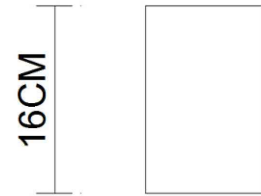

# Specification Sheet

Picture:

Product size:

10CM

Name: ----- Gallery Stainless LED Round Wall Lamp  
Code: ----- 1505  
Finish: ----- Polished  
Main Material: --- Stainless steel + Aluminium  
Shade Material: -- Stainless steel

IP20

Inner Box:

Gross Weight: 7.5KGS

150\*100\*210(mm) 1pc

Net Weight: 6.2KGS

Outer Carton:

320\*320\*440(mm) 12pcs

Cable Length / Terminal Block: