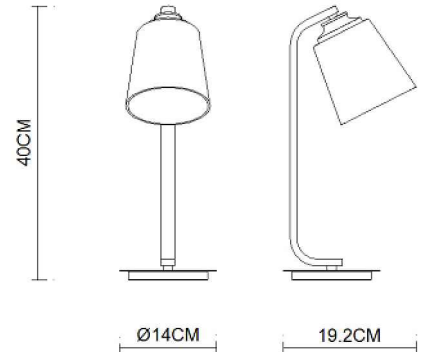

# Specification Sheet

Picture:

Product size:

Name: ----- Gental Table Lamp  
Code: ----- 4197  
Finish: ----- Polished  
Main Material: --- Stainless steel  
Shade Material: -- Opal Glass

Lamp Source: E14

Wattage:  1x40W /  1x9W

Input Voltage: 220~240 V

Lumen: 340 lm

Switch: In-line Switch

Energy Efficiency Class:

Plug: EU

Specification:

Inner Box:

Gross Weight: 10.5KGS

440\*225\*225(mm) 1pc

Net Weight: 6.4KGS

Outer Carton:

470\*460\*475(mm) 4pcs

Installation Instruction: