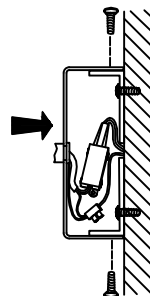

Specification Sheet

Picture:

Product size:

Name: ----- Power Wall Lamp
Code: ----- 1236
Finish: ----- Polished+Opal
Main Material: -- Stainless steel
Shade Material: -- Opal Glass

Lamp Source: E14

Wattage: 1x40W 1x9W

290*210*155(mm) 1pc

Net Weight: 12 KGS

Outer Carton:

600*440*485(mm) 12pcs

Cable Length / Terminal Block:

Installation Instruction:

size:230*55*17