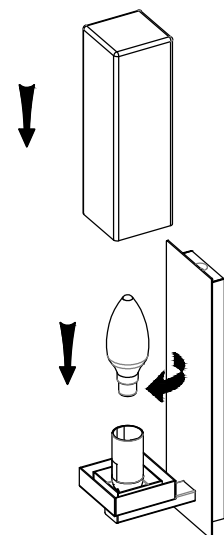

Specification Sheet

Picture:

Product size:

Name: ----- Power Wall Lamp
Code: ----- 1236
Finish: ----- Polished+Opal
Main Material: -- Stainless steel
Shade Material: -- Opal Glass

Lamp Source: E14

Wattage: 1x40W 1x9W

Input Voltage: 220~240 V

Lumen: 340lm

Switch: Na

Energy Efficiency Class:

Plug: Na

Specification:

Inner Box:

Gross Weight: 17 KGS

290*210*155(mm) 1pc

Net Weight: 12 KGS

Outer Carton:

600*440*485(mm) 12pcs

Cable Length / Terminal Block:

Installation Instruction:

size:230*55*17