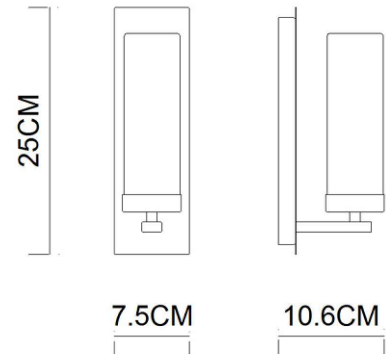

Specification Sheet

Picture:

Product size:

Name: ----- Power Wall Lamp
Code: ----- 1236
Finish: ----- Polished+Opal
Main Material: -- Stainless steel
Shade Material: -- Opal Glass

Lamp Source: E14

Wattage: 1x40W 1x9W

Input Voltage: 220~240 V

Lumen: 340lm

Switch: Na

Energy Efficiency Class:

Plug: Na

Specification:

Inner Box:

Gross Weight: 17 KGS

290*210*155(mm) 1pc

Net Weight: 12 KGS

Outer Carton:

600*440*485(mm) 12pcs

Cable Length / Terminal Block:

Installation Instruction:

size:230*55*17